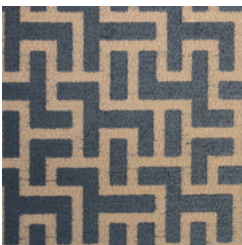

# PRODUCT SPEC SHEET

MAGITEX DECOR

**Collection:** Spectrum

**Description:** A sophisticated geometric chenille pattern on a textural weave, offering a luxurious look and feel. Its anti-stain and antibacterial technology make it wonderfully resistant to spills. Suitable for upholstery use.

**Pattern:** Ossa

**Width:** 55 INCHES

**Composition:** 30% Polyester ; 55% Viscose ; 15% Cotton

**Usage:** Upholstery , Pillow, Bedding , Contract

**Flammability:** CAL 117 ; UFAC -1 ; NFPA 260 ; IMO 8

**Abrasion:** 69,000 Double Rubs

**Repeat:** H: 3 1/2 ; V: 3 1/2

**Direction:** Up The Roll

**Weight:** 29 OZ/Linear Yard

**Finish:** Alta

**Water:** AATCC 22 - 100

**Cleaning instructions:** Ws- Spot Clean

## COLORWAYS

Aqua

Sky

Sand

Silver