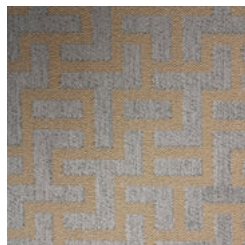

**Pattern:** Ossa

**Width:** 55 INCHES

**Composition:** 30% Polyester ; 55% Viscose ; 15% Cotton

**Usage:** Upholstery , Pillow, Bedding , Contract

**Flammability:** CAL 117 ; UFAC -1 ; NFPA 260 ; IMO 8

**Abrasion:** 69,000 Double Rubs

**Repeat:** H: 3 1/2 ; V: 3 1/2

**Direction:** Up The Roll

**Weight:** 29 OZ/Linear Yard

**Finish:** Alta

**Water:** AATCC 22 - 100

**Cleaning instructions:** Ws- Spot Clean

## COLORWAYS

Aqua

Sky

Sand

Silver