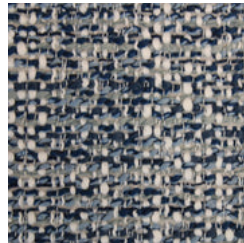

PRODUCT SPEC SHEET

MAGITEX DECOR

Collection: Spectrum

Description: A multi-colored weave that offers incredible texture and color. Its anti-stain and antibacterial technology make it wonderfully resistant to spills. Suitable for upholstery use.

Pattern: Tiaga

Width: 54 INCHES

Composition: 52% Polyester Fil + 48% Polyester Spn

Usage: Upholstery , Pillow, Bedding , Contract

Flammability: CAL 117 ; UFAC -1 ; NFPA 260 ; IMO 8

Abrasion: 78,000 Double Rubs

Direction: Up The Roll

Weight: 19 OZ/Linear Yard

Finish: Alta

Water: AATCC 22 - 100

Cleaning instructions: Ws- Spot Clean

COLORWAYS

Lagoon

Navy