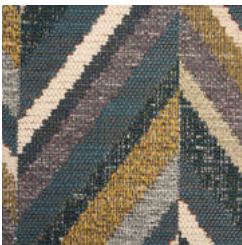

PRODUCT SPEC SHEET

MAGITEX DECOR

Collection: Spectrum

Description: Bold and sophisticated this geometric pattern has adopted a beautiful color combination of gold, aqua blue and purples. Its anti-stain and antibacterial technology make it wonderfully resistant to spills. Suitable for upholstery use.

Pattern: Yellowstone

Width: 55 INCHES

Composition: 61% Polyester ; 28% Viscose ; 11% flax

Usage: Upholstery , Pillow, Bedding , Contract

Flammability: CAL 117 ; UFAC -1 ; NFPA 260 ; IMO 8

Abrasion: 33,000 Double Rubs

Repeat: H:7" ; 12"

Direction: Up The Roll

Weight: 20 OZ/Linear Yard

Finish: Alta

Cleaning instructions: Ws- Spot Clean

COLORWAYS

Azure